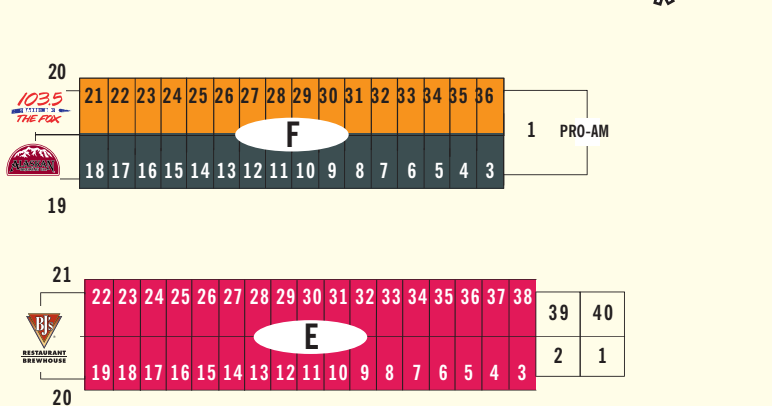

GREAT AMERICAN BEER FESTIVALSM MAP

REGIONS

- PACIFIC
- MID WEST
- SOUTHEAST
- PACIFIC NW
- NEW ENGLAND
- SOUTHWEST
- MID ATLANTIC
- ROCKY MOUNTAIN

RECYCLE!

LOOK FOR THE ZERO HERO TENTS
THROUGHOUT THE HALL

WATER STATIONS CAN BE FOUND AT EVERY COLUMN

RESTROOMS

GAMES AND ARCADE

OLD CHICAGO

FARM TO TABLE PAVILION

FOOD AND SEATING

DRAFT
VIP Lounge

MAIN STAGE

DESIGNATED DRIVER AREA

BREWERS STUDIO PAVILION

BEER & FOOD PAVILION

CRAFT BEER

SUPPORT YOUR LOCAL BREWERY GUILD PAVILION
(and American Cheese Society)

WAHL

Glasses & Programs

ENTRANCE