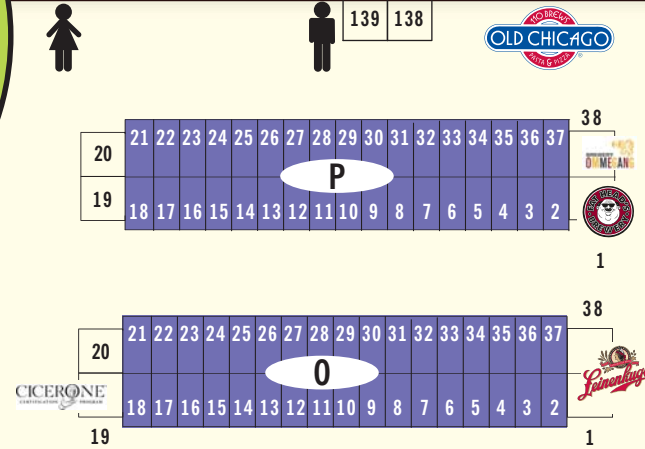

GREAT AMERICAN BEER FESTIVALSM MAP

REGIONS

- PACIFIC
- MID WEST
- SOUTHEAST
- PACIFIC NW
- NEW ENGLAND
- SOUTHWEST
- MID ATLANTIC
- ROCKY MOUNTAIN

RECYCLE!

LOOK FOR THE ZERO HERO TENTS
THROUGHOUT THE HALL

WATER STATIONS CAN BE FOUND AT EVERY COLUMN

RESTROOMS

GAMES AND ARCADE

OLD CHICAGO

FARM TO TABLE PAVILION

FOOD AND SEATING

DRAFT
VIP Lounge

MAIN STAGE

DESIGNATED DRIVER AREA

BREWERS STUDIO PAVILION

BEER & FOOD PAVILION

CRAFT BEER

SUPPORT YOUR LOCAL BREWERY GUILD PAVILION
(and American Cheese Society)

WAHL

Glasses & Programs

ENTRANCE