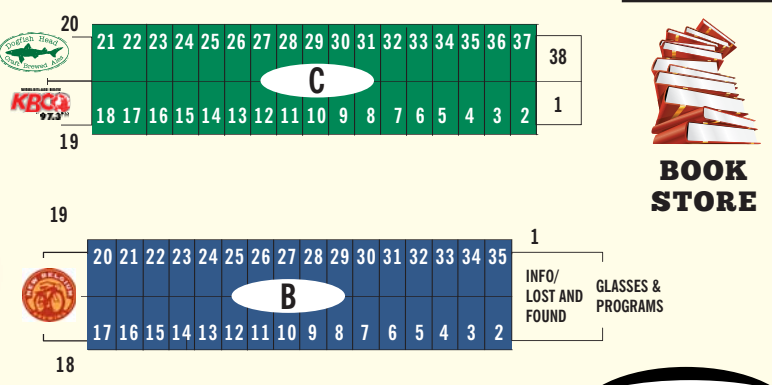

BOOK STORE

Glasses & Programs

ENTRANCE