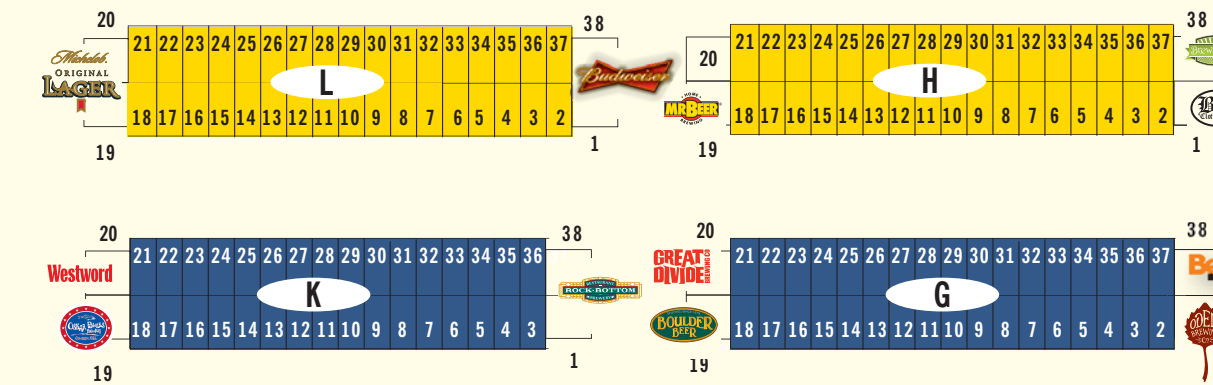

GREAT AMERICAN BEER FESTIVALSM MAP

REGIONS

- PACIFIC
- MID WEST
- SOUTHEAST
- PACIFIC NW
- NEW ENGLAND
- SOUTHWEST
- MID ATLANTIC
- ROCKY MOUNTAIN

RECYCLE!

LOOK FOR THE ZERO HERO TENTS
THROUGHOUT THE HALL

WATER STATIONS CAN BE FOUND AT EVERY COLUMN

RESTROOMS

GAMES AND ARCADE

OLD CHICAGO

FARM TO TABLE PAVILION

FOOD AND SEATING

DRAFT
VIP Lounge

MAIN STAGE

DESIGNATED DRIVER AREA

BREWERS STUDIO PAVILION

BEER & FOOD PAVILION

CRAFT BEER

SUPPORT YOUR LOCAL BREWERY GUILD PAVILION
(and American Cheese Society)

WAHL

Glasses & Programs

ENTRANCE