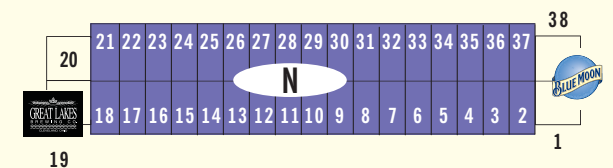

GREAT AMERICAN BEER FESTIVALSM MAP

REGIONS

- PACIFIC
- MID WEST
- SOUTHEAST
- PACIFIC NW
- NEW ENGLAND
- SOUTHWEST
- MID ATLANTIC
- ROCKY MOUNTAIN

RECYCLE!

LOOK FOR THE ZERO HERO TENTS
THROUGHOUT THE HALL

WATER STATIONS CAN BE FOUND AT EVERY COLUMN

RESTROOMS

GAMES AND ARCADE

OLD CHICAGO

FARM TO TABLE PAVILION

FOOD AND SEATING

DRAFT
VIP Lounge

MAIN STAGE